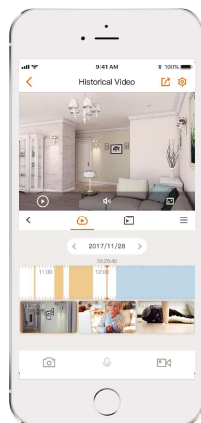

5MP Outdoor Wi-Fi P&T Camera

Cruiser delivers 5MP live monitoring with a choice of 3.6mm lens option, With 5MP 3K live monitoring and 0~340° pan & 0~90° tilt features, Cruiser 2 5MP ensures every corner of your home completely covered. It supports four night vision modes for clear-as day clarity even in pitch dark. With IP66 certified, the camera can be used outdoors under different weather conditions. With built-in spotlight and security siren, Cruiser 2 5MP actively keeps unwelcome visitors away from what you care about.

5MP 3K Video
See more than 3MP

AI Human & Vehicle Detection
Quickly find human/vehicle targets

Smart Color Night Vision
Support four-mode night vision for clear-as day clarity even in pitch dark

Active Deterrence
Scare away unwelcome visitors with built-in spotlight and 110dB security siren

IP66
Weatherproof from dust and water

Two-way Talk
Real-time communicate with people at the camera

Diversified Storage
Supports NVR, Cloud Storage or Micro SD card (up to 256GB)

Alarm Notification
Sends instant motion-activated alerts to your mobile phone

Wi-Fi Connection
IEEE802.11 ax/b/g/n(2.4GHz)

Smart Tracking
Automatically tracks moving objects