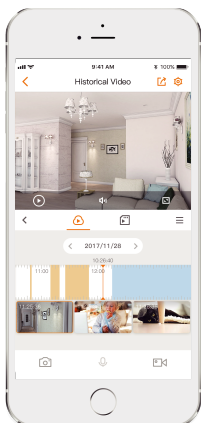

Stay close with what you care

With Cloud service, you will have access to what you care as long as Internet is available. You can record daily or motion videos on Cloud and playback anytime anywhere.