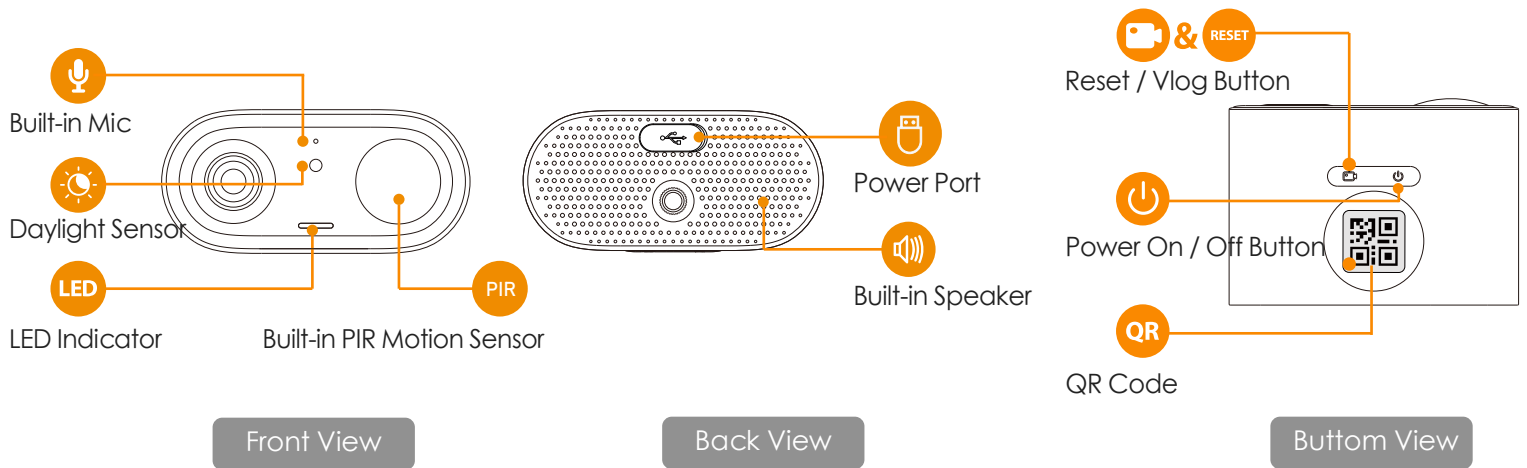

Specifications

Camera

3MP(2304*1296)
Night Vision: 7m(23ft) Distance
2.8mm Fixed Lens
Field of View : 98° (H), 54° (V), 121° (D)

Video & Audio

Video Compression : H.265
Up to 15fps Frame Rate
8x Digital Zoom
Two-way Audio

Notice Management

Motion Detection
Human Detection
Configurable Region
Work mode

Storage

Local Storage: Internal Storage(4GB eMMC)
Secure Local Storage. No monthly fee.
Cloud Storage: Imou Subscription Plan
Record, view, and save events in your Imou app with a 365 day trial of the Imou Subscription Plan.

Network

Wi-Fi:IEEE802.11b/g/n,50m Open Field
Imou App: iOS, Android

Auxiliary Interface

Built-in Mic & Speaker
Power on / off Button
Vlog / Reset Button

General

DC 5V 2A Power / Imou Solar Panel Supply
Power Consumption:< 3.5W
Operating Temperature:-20°C~+50°C (-4°F~122°F)
Charging Temperature:-0°C~+45°C (32°F~112°F)
Camera Dimensions: 123×57×147mm (4.84×2.24× 5.78 inch)
Camera Weight: 210g
FCC,CE,IC ID,UKCA,RCM,WWA

What's in the box

- 1x Camera
- 1x Quick Start Guide
- 1x Power Cable
- 1x Mounting Template
- 1x Tape
- 1x Mounting Bracket
- 3x Expansion Screw
- 1x Magnetic Accessory