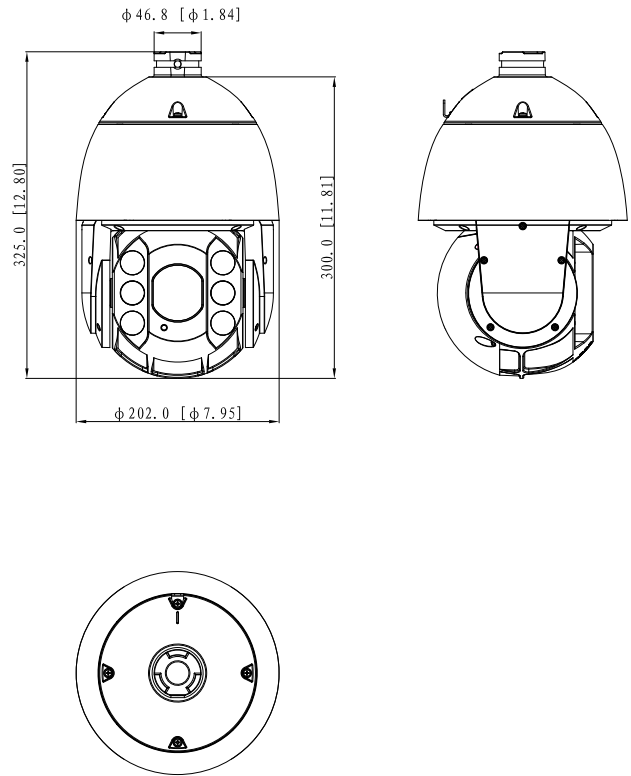

**Structure**

Casing	ADC12
Product Dimensions	325.3 mm × Φ202.0 mm (12.81" × Φ7.95") (H × D)
Net Weight	4.6 kg (10.14 lb)
Gross Weight	9.1 kg (20.06 lb)

**Ordering Information**

Type	Part Number	Description
4M WizSense PTZ Camera	DH-SD6C3425XB-HNR-A-PV1	4MP 25x Starlight IR PTZ AI Network Camera
	SD6C3425XB-HNR-A-PV1	4MP 25x Starlight IR PTZ AI Network Camera
Accessories	DC24V/2.5A	Power Adapter
	PFB305W	Wall Mount Bracket
	PFA111	Mount Adapter
	PFB300C	Ceiling Mount Bracket
	PFB301C	Ceiling Mount Bracket
	PFB303S	Parapet Mount Bracket
	PFB301S-E	Plane Mount Bracket
	PFA151	Corner Mount Bracket
	PFA150	Pole Mount Bracket

PFB303S Parapet Mount Bracket

PFB301S-E Plane Mount Bracket

PFA151 Corner Mount Bracket

PFA150  
Pole Mount  
Bracket

**Dimensions (mm[inch])**

Wall Mount PFB305W	Ceiling Mount PFA111+PFB300C	Ceiling Mount PFA111+PFB301C
Pole Mount(Vertical) PFB305W+PFA150	Corner Mount PFB305W+PFA151	Pole Mount(Horizontal) PFA111+PFB300C+PFA150
Plane Mount PFB301S-E	Parapet Mount PFA111+PFB303S	