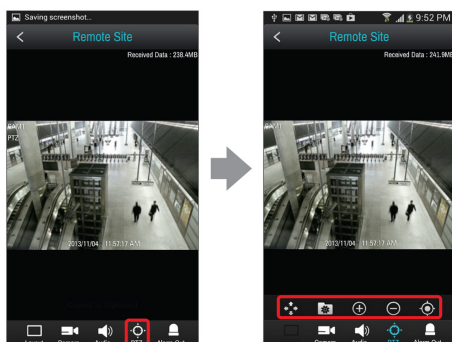

REMOTE PTZ CONTROL

IDIS Mobile provides control of PTZ cameras from users' mobile device.