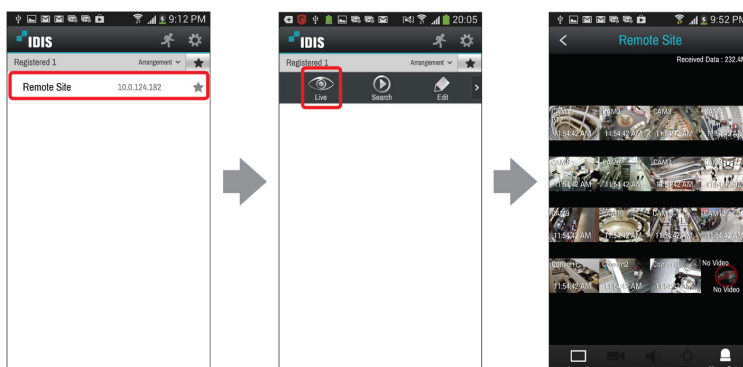

# IDIS MOBILE

You can access a remote NVR, monitor live video images and search recorded video using iPhone, iPad, Android phone and Android tablet PC anytime from virtually anywhere.

## LIVE VIEWING

IDIS Mobile supports seamless viewing of full-HD live streaming video on mobile devices from remote locations and provides 1/4/9/16 split screen monitoring. When the menu appears on the screen, select Live. The live video from the selected device will be displayed on the screen.