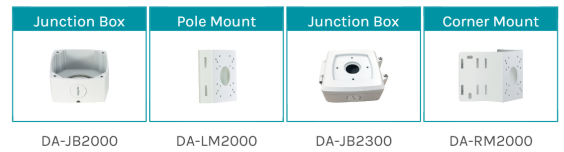

ACCESSORIES (OPTIONAL)

DA-JB2000

DA-LM2000

DA-JB2300

DA-RM2000