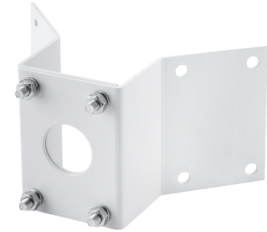

DA-RM1100

Corner Mount

Dimension (mm) : 343mm(L) x 140mm(W) x 196mm(H)

Weight : 2.8 kg(6.18 lb)

Relevant Model : DA-WM1400

SPECIFICATIONS

Dimension (mm)	343mm(L) x 140mm(W) x 196mm(H) (13.51"(L) x 5.52"(W) x 7.72"(H))
Weight	2.8 kg(6.18 lb)
Relevant Model	DA-WM1400

PRODUCT IMAGE

DIMENSIONS