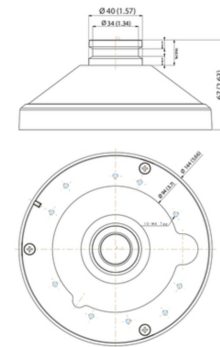

## MOUNT ADAPTER

• Dimension (mm) : Ø144x67(H)

• Weight : 320g

• Relevant Mount : DA-WM2050, DA-CM2050

Relevant Model : DC-D4213WRX, DC-D4216WRX,  
DC-D4513WRX, DC-D4223RX, DC-D4233RX, DC-  
D4533RX, DC-Y6513RX, DC-Y6513WRX, TC-D5531RX,  
TC-D5531RXP, TC-D4222WRX, TC-D4221WRXP

### SPECIFICATIONS

Dimension (mm)	Ø144x67(H)
Weight	320g
Relevant Mount	DA-WM2050, DA-CM2050
Relevant Model	DC-D4213WRX, DC-D4216WRX, DC-D4513WRX, DC-D4223RX, DC-D4233RX, DC-D4533RX, DC-Y6513RX, DC-Y6513WRX, TC-D5531RX, TC-D5531RXP, TC-D4222WRX, TC-D4221WRXP

### PRODUCT IMAGE

### DIMENSIONS

Unit: mm(inch)