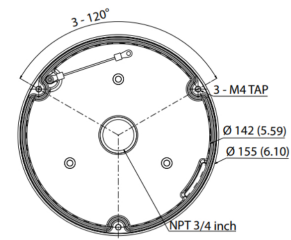

## JUNCTION BOX

• Dimension (mm) :  $\Phi 155\text{mm} \times 33\text{mm(H)}$

• Weight : 0.35kg(0.78 lb)

Relevant Model : DC-D3233X, DC-D3233RX, DC-D3233WRX, DC-D3233HRX, DC-D3533RX DC-4223WRX, DC-D4233WRX, DC-D4236WRX, DC-D4233HRX, DC-D4236HRX, DC-D4533HRX DC-Y1514, DC-Y1514W, DC-Y3C14WRX, DC-Y8C13RX, DC-Y8C13WRX TC-D5531WRX, TCD5531WRXP, TC-D5532WRX

### SPECIFICATIONS

Dimension (mm)	$\Phi 155.0\text{mm} \times 33.0\text{mm(L)}$ ( $\Phi 6.11'' \times 1.3''(\text{L})$ )
Weight	0.35kg(0.78 lb)
Relevant Model	DC-D3233X, DC-D3233RX, DC-D3233WRX, DC-D3233HRX, DC-D3533RX DC-4223WRX, DC-D4233WRX, DC-D4236WRX, DC-D4233HRX, DC-D4236HRX, DC-D4533HRX DC-Y1514, DC-Y1514W, DC-Y3C14WRX, DC-Y8C13RX, DC-Y8C13WRX TC-D5531WRX, TCD5531WRXP, TC-D5532WRX

### DIMENSIONS

Unit: mm (inch)