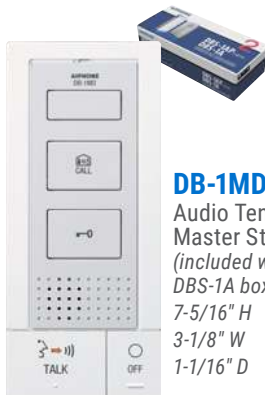

6-7/8" H 3-15/16" W 7/8" D

DA-4DS

4-Call Audio Entrance Station

- Weather resistant
- Direct select button(s)
- Backlit directory
- Connects to door strike
- Hands-free communication
- Surface mount

6-7/8" H 3-15/16" W 7/8" D

Tenant Master Station: select up to 4

DB-1MD

Audio Tenant Master Station (included with DBS-1A box set)

7-5/16" H

3-1/8" W

1-1/16" D

Tenant Sub Station: select up to 4 per tenant master station (optional)

DB-1SD