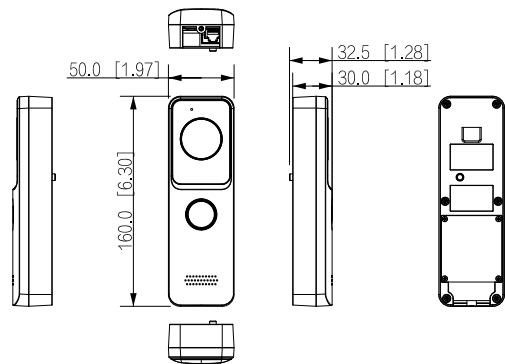

Performance

Card Reading Distance	0 cm–3 cm (0"–1.18")
-----------------------	----------------------

Issue Card Locally	Yes
Casing	PC+ABS
Capacity	
Card Capacity	3000
Port	
Exit Button	1
Door Status Detection	1
Lock Control	1
Network Port	1 × RJ-45 10/100 Mbps Ethernet port
Alarm	
Tamper Alarm	Yes
General	
Appearance color	Light grey
Power Supply	12–33 VDC, 1 A ; Standard PoE
Power Adapter	Optional
Installation	Surface Mount
Certifications	CE; FCC
Accessory	Included: Alarm power ribbon cable, rain cover
Product Dimensions	160 mm × 50 mm × 30 mm (6.30" × 1.97" × 1.18")
Protection	IP65
Operating Temperature	–40 °C to +60 °C (–40 °F to +140 °F)
Operating Humidity	10%–90% (RH), non-condensing
Operating Altitude	0 m–3,000 m (0 ft–9,842.51 ft)
Power Consumption	≤ 3.5 W (standby), ≤ 6 W (working)
Gross Weight	0.4 kg (0.88 lb)
Net Weight	0.18 kg (0.40 lb)

Ordering Information

Type	Model	Description
Wi-Fi Villa Door Station	DHI-VTO2311R-WP	Dahua Linux Grey Plastic Wi-Fi Villa Door Station

Dimensions (mm[inch])

Application