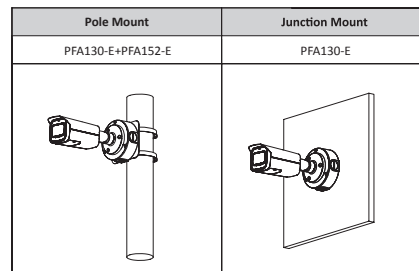

Accessories

Optional:

PFA130-E
Junction Box

PFA152-E
Pole Mount

PFM321D
DC12V1A Power
Adapter

LR1002-1ET/1EC
Single-port Long
Reach Ethernet over
Coax Extender

PFM900-E
Integrated Mount
Tester

PFM114
TLC SD Card

Dimensions (mm[inch])